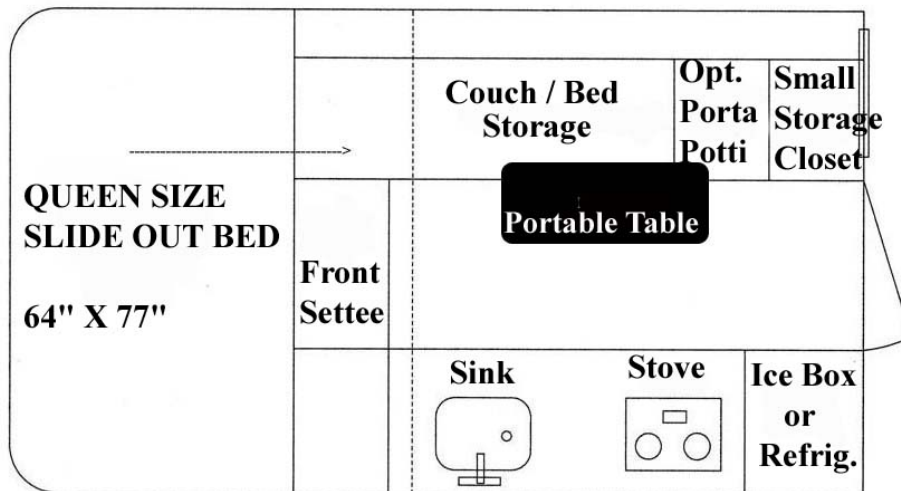

# Grandby Model

Dry Weight: 795 Lbs.  
Height Down (including vent): 59"  
Roof Length: Std.129"/ Ext.145"  
Floor Length: 96"  
Body Width: 80"

Adult Sleeping: 3-4  
Extended Interior Height: 6'6"  
Roof/Wall Framing: Aluminum  
Exterior Material: Aluminum  
Fresh Water Capacity: 20 Gallon"

### **Standard Features:**

All Aluminum "Flex-Frame"  
 Finished Wood Interior  
 3 Piece Portable Dining Table  
 Formica Counter Tops  
 Deluxe Fabric Cushions  
 Privacy Curtains  
 Stainless Kitchen Sink w/ Electric Water Pump  
 Ice Box  
 2 Burner Stove w/ Cover  
 110V System w/ Power Converter  
 Two Overhead Dual Lamp 12V Lights  
 12V Porch Light  
 20 lb. (5 Gallon) Propane Tank w/ Gauge  
 Fire Extinguisher  
 20 Gallon Fresh Water Tank  
 Queen Size Slide-out Bed  
 Flip Down Couch / Bed Conversion  
 Large Radius Louvered Passenger Side Window  
 Safety Exit  
 Roof Vent  
 Insulated Side Walls & Roof  
 Rugged Vinyl Side Liner  
 Aluminum Exterior Sides and Roof